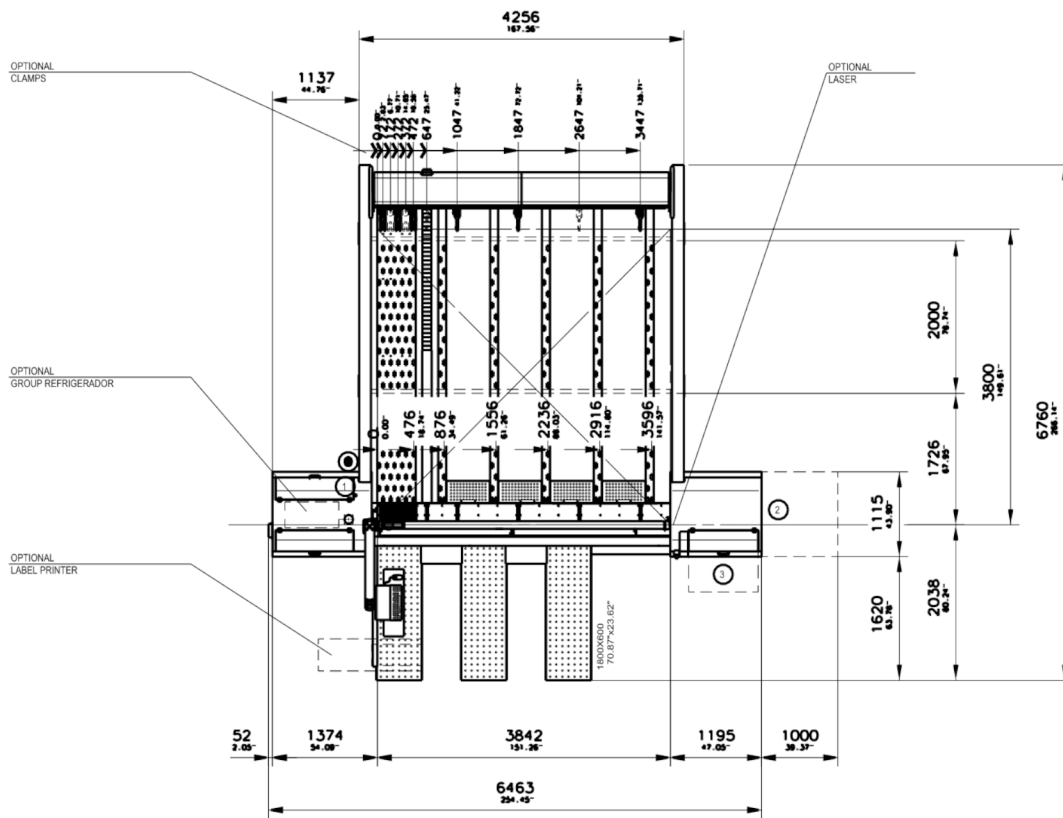

DRAFT
 Warning the measure in this drawing are only indicative
 they can vary from the real machine

	PROJECT:	
	CODE:	005961_MA
	TYPE:	BEAM SAW MACHINE
	BRAND:	HOLZMA HPP 72/38/38
	DESIGNER:	
	DATE:	
	FILE:	