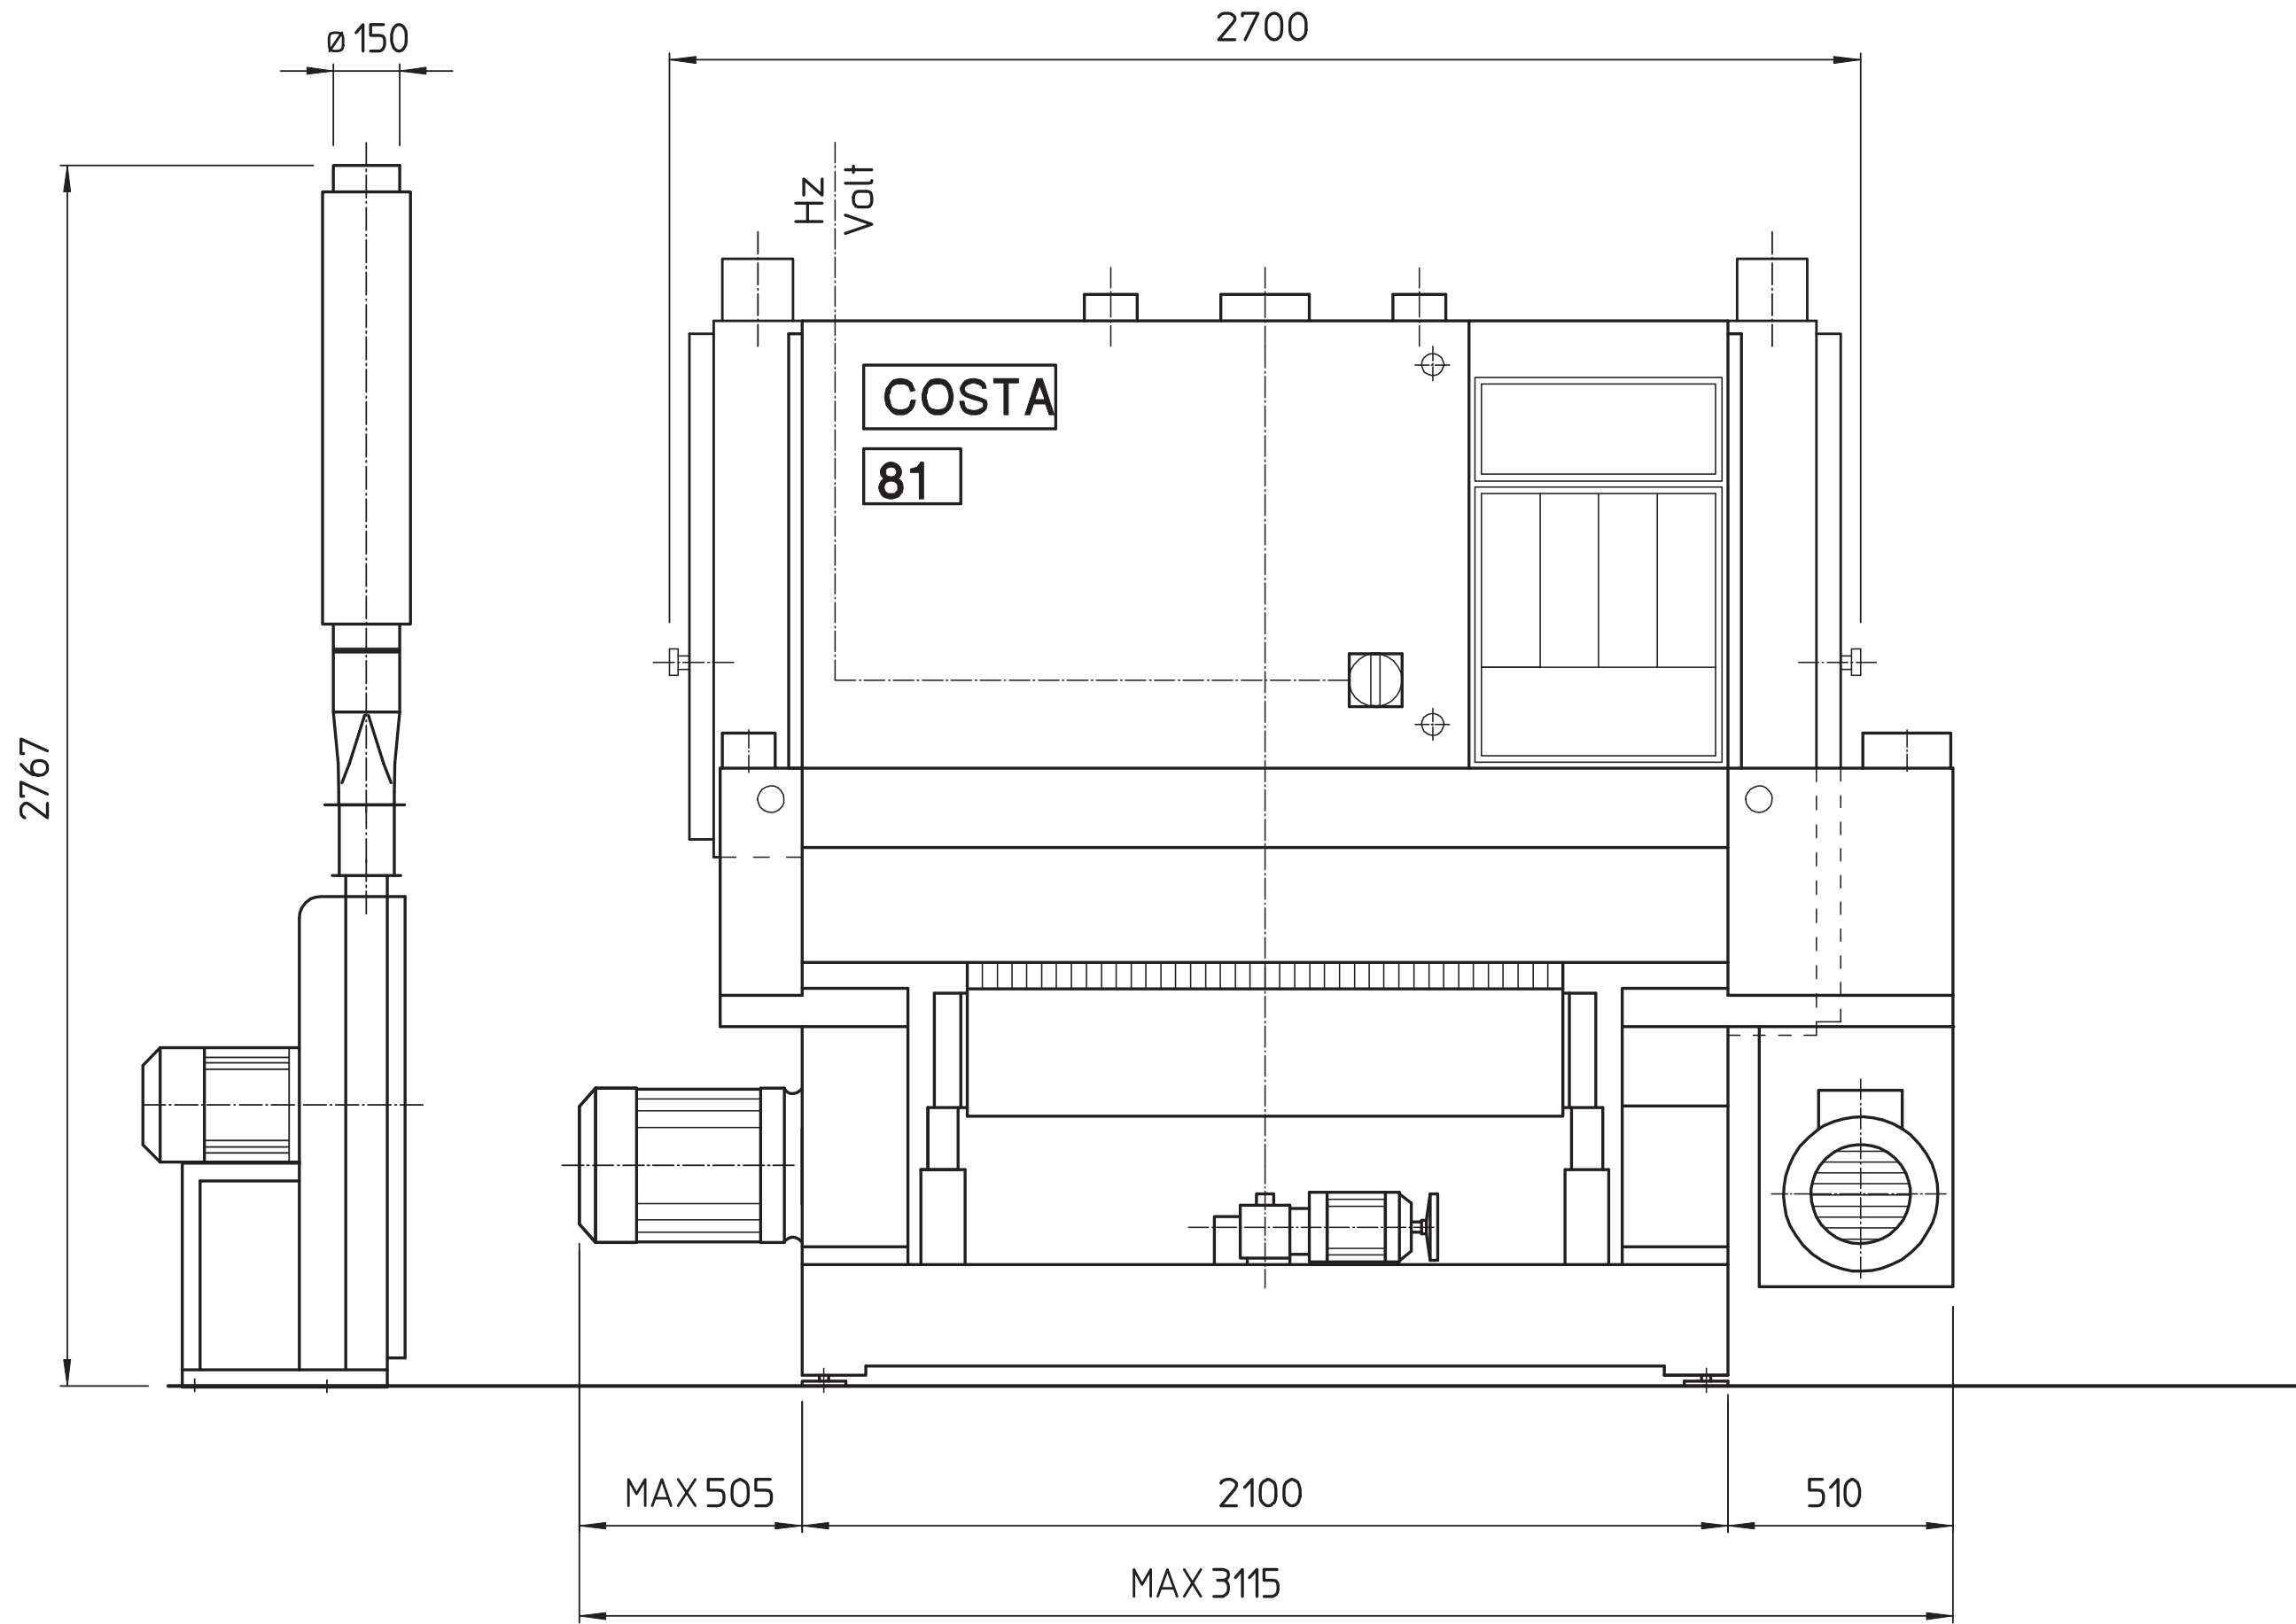

**FerWood**<sup>®</sup>  
Regeneration. For good.

PROJECT:	
CODE:	MMC012
TYPE:	TOP CALIBRATING & SANDING MACHINE
BRAND:	COSTA
DESIGNER:	
DATE:	05.09.2017
FILE:	

**FerWood**  
Regeneration. For good.

PROJECT:	
CODE	MMC012
TYPE	TOP CALIBRATING & SANDING MACHINE
BRAND:	COSTA
DESIGNER:	
DATE	05.09.2017
FILE	

PROJECT:	
CODE	MMC012
TYPE	TOP CALIBRATING & SANDING MACHINE
BRAND:	COSTA
DESIGNER:	
DATE	05.09.2017
FILE	