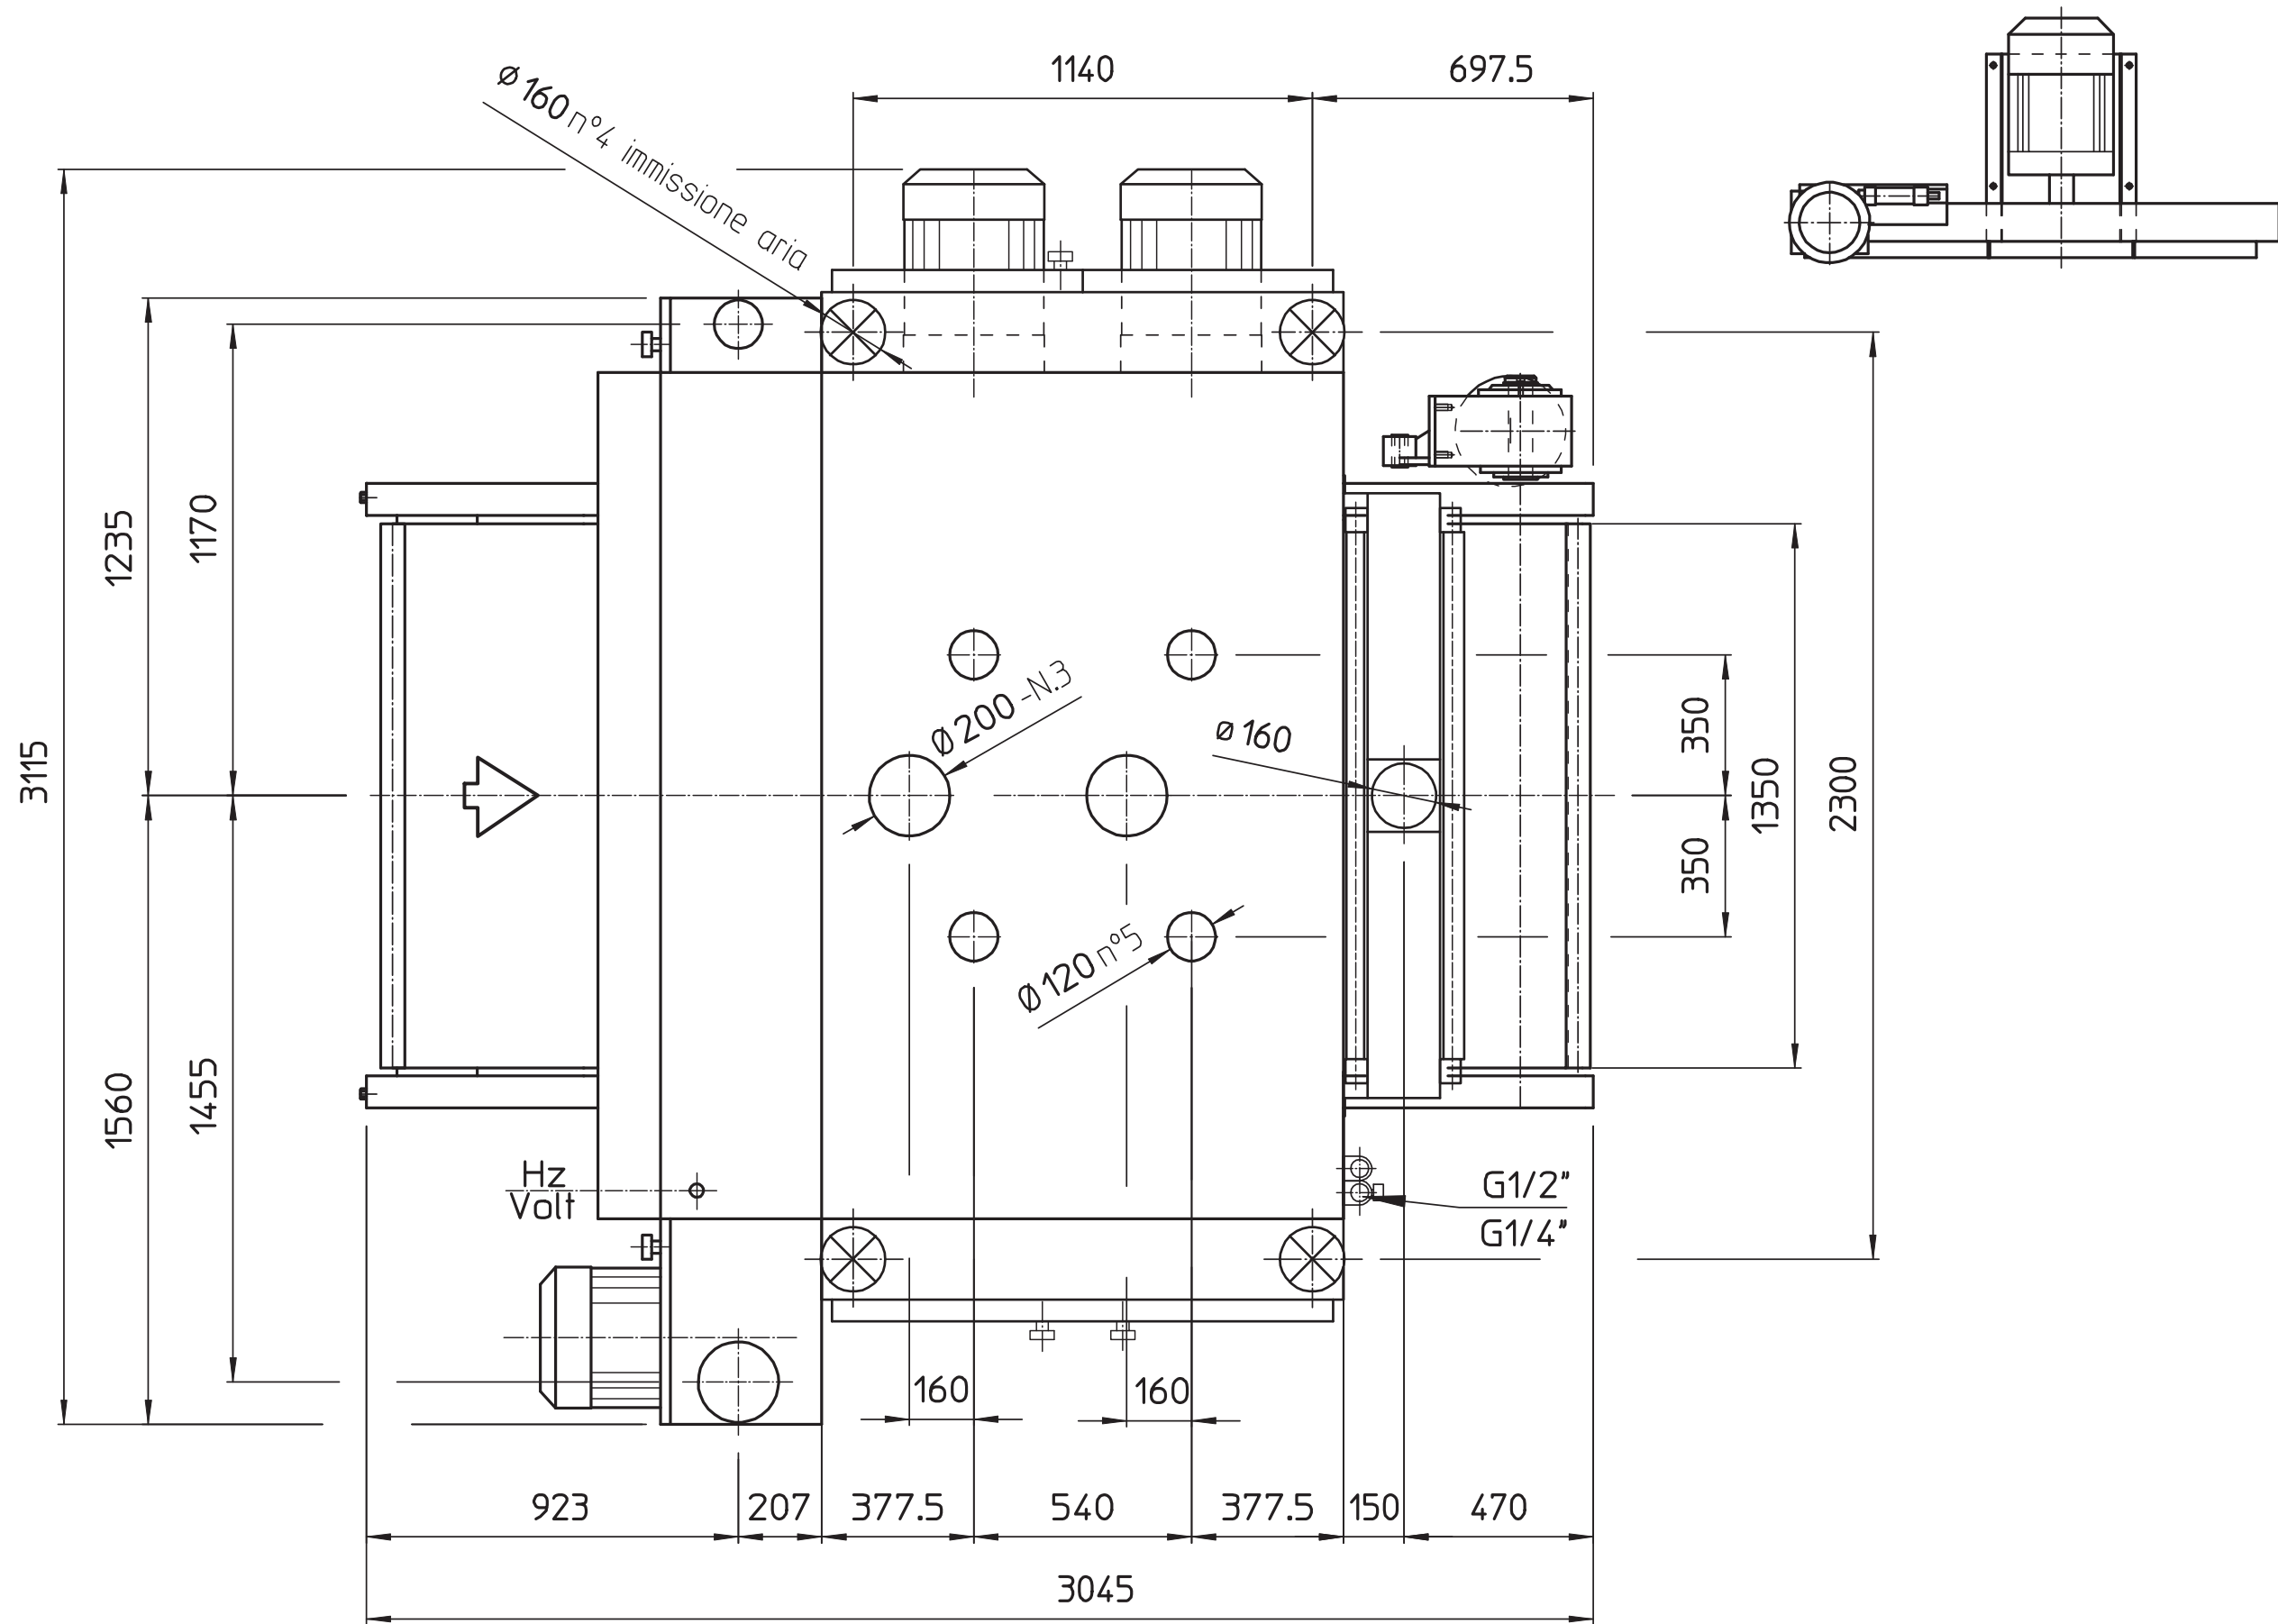

**FerWood**<sup>®</sup>  
Regeneration. For good.

PROJECT:	
CODE:	MMC012
TYPE:	TOP CALIBRATING & SANDING MACHINE
BRAND:	COSTA
DESIGNER:	
DATE:	05.09.2017
FILE:	

**FerWood**  
Regeneration. For good.

PROJECT:	
CODE	MMC012
TYPE	TOP CALIBRATING & SANDING MACHINE
BRAND:	COSTA
DESIGNER:	
DATE	05.09.2017
FILE	

PROJECT:	
CODE	MMC012
TYPE	TOP CALIBRATING & SANDING MACHINE
BRAND:	COSTA
DESIGNER:	
DATE	05.09.2017
FILE	